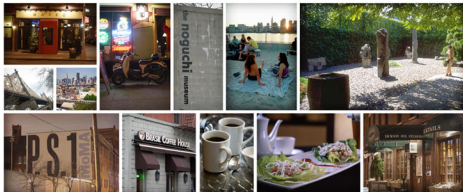

Day and Night life